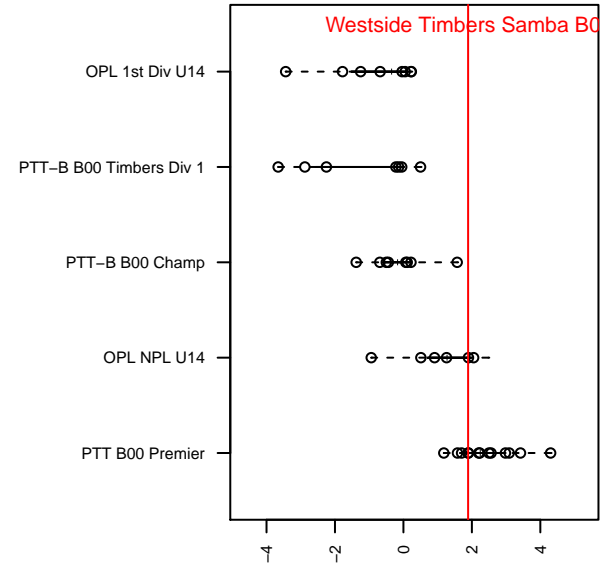

**attack and defense rating
relative to others at age
and all opponents in last 13 months**