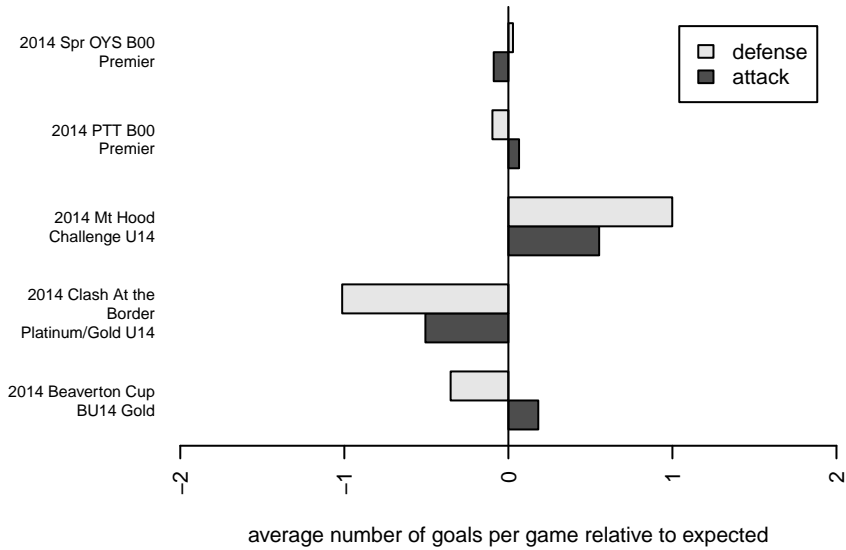

Performance relative to 13 month average