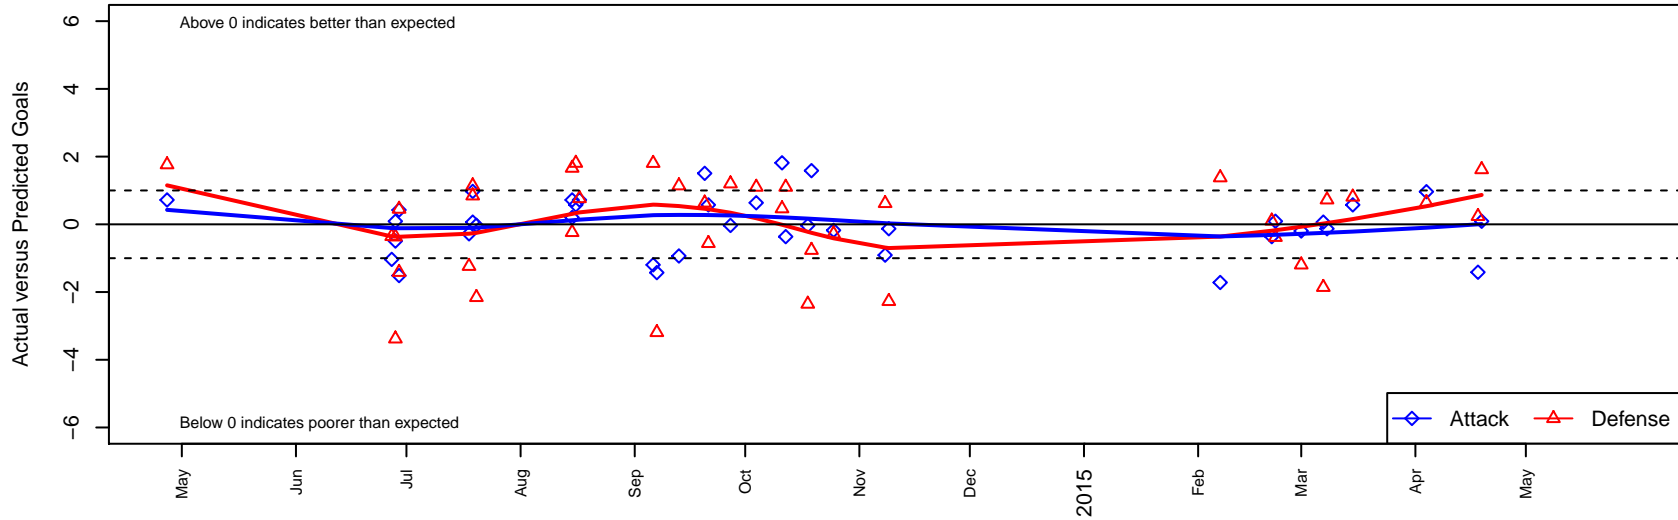

Westside Timbers Samba B00

Westside Timbers
 Beaverton, OR
 B00 total strength=1292
 attack=5.33 defense=5.7
 fall league = PTT B00 Premier
 spr league = Spr OYS B00 Premier
 notes= Monroy 2013

alt names used:
 WT B00 Samba
 WT B00 SAMBA
 WT B00 Samba
 Westside Timbers B00 Samba
 Westside Timbers B00 Samba
 Westside Timbers B00 Samba

Venues played:
 2013 OYS State Cup B00
 2014 Clash At the Border Platinum/Gold U14
 2014 Beaverton Cup BU14 Gold
 2014 Mt Hood Challenge U14
 2014 PTT B00 Premier
 2014 Spr OYS B00 Premier
 2014 OYS State Cup B00

Westside Timbers Samba B00
 Dots are actual minus expected GF (blue circles) and GA (red triangles).
 Blue line is smoothed change in attack strength. Red is smoothed change in defense strength.

**attack and defense variance (black dot)
relative to other teams
and top 10 in region**